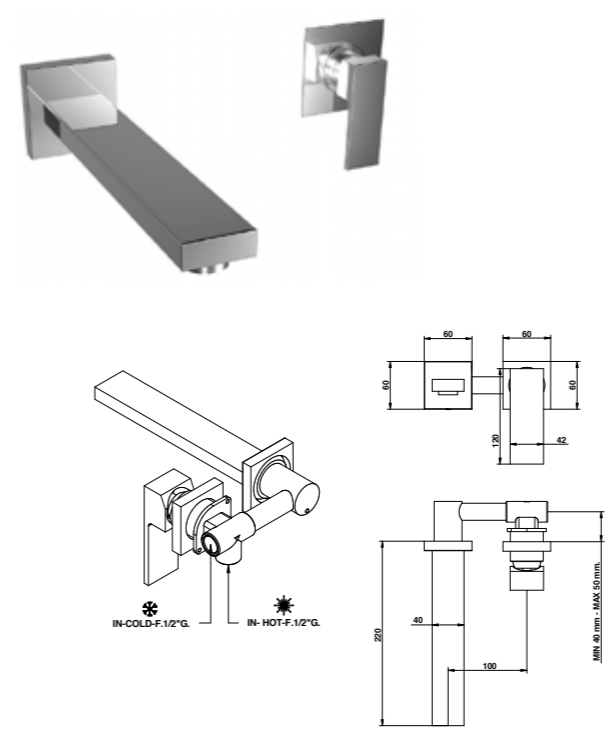

ACCESSORI / ACCESSORIES

	00100CRPRPR
--	-------------

RICAMBI / SPARE PARTS

	9813		9982
--	------	--	------

FINITURE E COLORI / FINISHES AND COLOURS

67538/2APR

Miscelatore lavabo incasso con bocca 220 mm completo di connessioni incasso. Built-in basin mixer with 220 mms. spout complete with built-in connections.