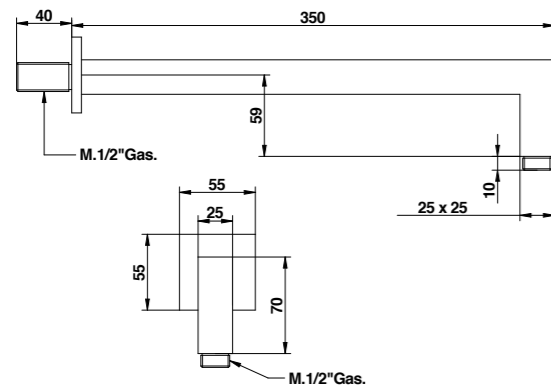

ARTICOLO COMPLETO / COMPLETE ITEM

806CRPR
CR

806NSPR
NS/NE/BI

806ORPR
AM

806CNPR
OM/HM/NM

FINITURE E COLORI / FINISHES AND COLOURS

834/B1

Duplex con erogazione, supporto fisso, doccetta monogetto e flessibile doppia aggiratura 1500 mm, 1/2" FF conico, tutto in ottone.

Brass shower set with water supply elbow, fixed bracket, single function handshower and 1500 mms. 1/2" FF conical.