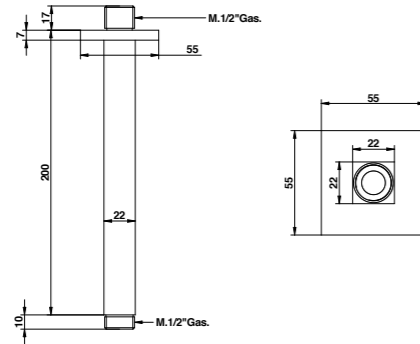

Mms. 200 ceiling shower arm, square section.

ARTICOLO COMPLETO / COMPLETE ITEM

801CR20PR
CR

801NS20PR
NS/NE/BI

801OR20PR
HM/AM/NM

Disponibile in altre misure / Available in other dimensions

806/PR

Braccio doccia quadro 350 mm.