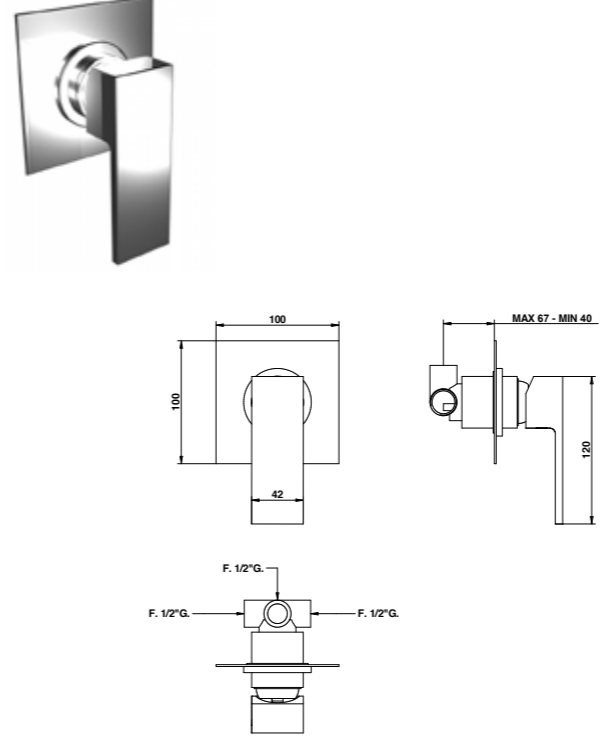

67524/PR

Miscelatore incasso. Built in mixer.