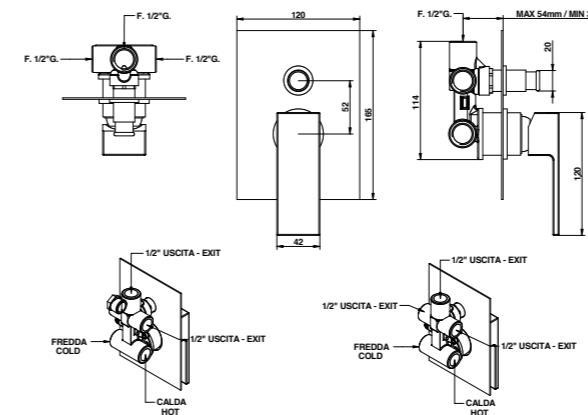

ARTICOLO COMPLETO / COMPLETE ITEM

67529CRPR CR

ACCESSORI / ACCESSORIES

00102CRPPR

OPTIONAL: Scatola incasso per cartongesso / Built-in box for drywall and cavity wall 09702PBOX

RICAMBI / SPARE PARTS

9813

00114CRPR

ACCESSORI E RICAMBI / ACCESSORIES AND SPARE PARTS