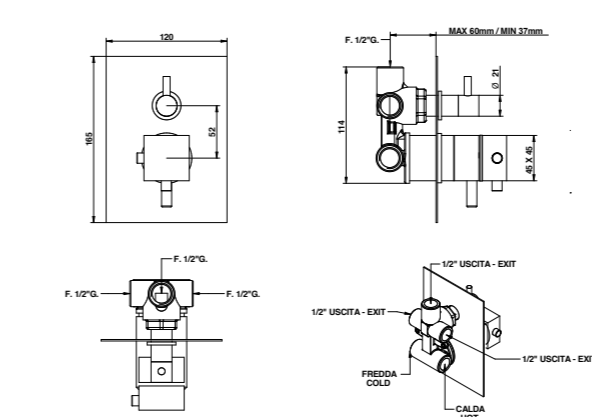

ACCESSORI / ACCESSORIES

- 00102CRPRP3**

OPTIONAL: Scatola incasso per cartongesso / Built-in box for drywall and cavity wall **09702PBOX**

RICAMBI / SPARE PARTS

- 9250** **09861**

67569/3PR

Miscelatore termostatico incasso coassiale con deviatore meccanico a 3 uscite. / Coaxial built-in thermostatic mixer with 3 way mechanical diverter.