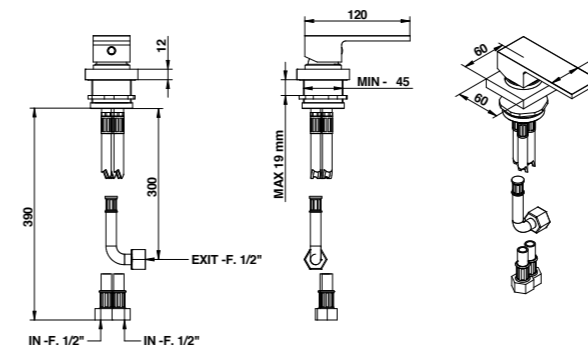

ARTICOLO COMPLETO / COMPLETE ITEM

67510CRPR
CR

67510BIPR
BI/NE

67510NSPR
NS

67510FAPR
FA

67510CMPR
CM/IM

67510AMPR
AM/NM/OM/HM

RICAMBI / SPARE PARTS

9813

67529/PR

Miscelatore incasso con deviatore automatico a 2 uscite.

Built-in mixer with 2 way automatic diverter.