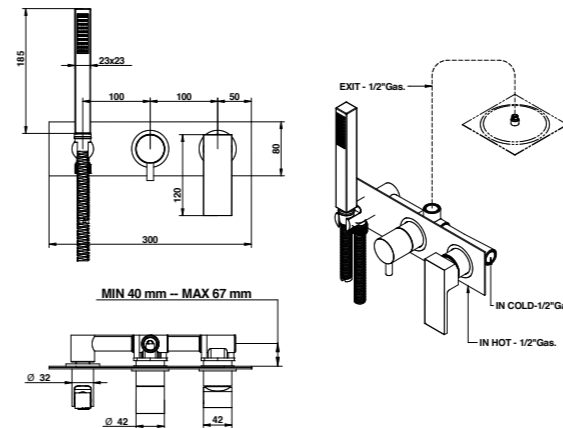

ARTICOLO COMPLETO / COMPLETE ITEM

67552CRADPR	CR
PARTE INCASSO BUILT-IN PART	PARTE ESTERNA DA ABBINARE EXTERNAL MATCHING PART
	FINITURE / FINISHES
096900DO	67552CRADPREU CR
	67552BIADPREU BI/NE
	67552NSADPREU NS
	67552FAADPREU FA
	67552AMADPREU AM

ACCESSORI / ACCESSORIES

68113CRPR

RICAMBI / SPARE PARTS

9813	09611CR00
00850CR0E	9808/2

881

Soffione doccia quadro 200x200 mm. 200x200 mms. square shower head.

ARTICOLO COMPLETO / COMPLETE ITEM

881CR00 CR
881ON00 ON
881BU00 NS/NE/BI/PL/BU
881BM00 TT/FA/OR/AM/HM/OM/BM
881OP00 OP

Sistema anticalcare Fast Clean. Pressione dinamica minima di utilizzo 0,5 bar. Portata a pressione dinamica 3 bar - 8 l/min. / Fast Clean shower. Minimum dynamic pressure of use 0,5 bar. Flow rates at dynamic pressure 3 bar - 8 l/min.