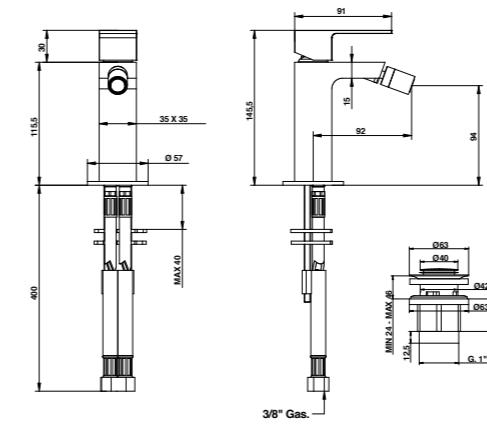

ARTICOLO COMPLETO / COMPLETE ITEM

- 67522CRPR CR
- 67522BIPR BI/NE
- 67522NSPR NS
- 67522FAPR FA
- 67522CMPR CM/IM
- 67522AMPR AM/NM/OM/HM

RICAMBI / SPARE PARTS

	9870		9976CR

ACCESSORI E RICAMBI / ACCESSORIES AND SPARE PARTS

AXEL
TURANDOT
PROJECT
GIO2
OCLOCK
TUBE
ON
LINE
T MIX / T LEVA LATERALE
PT7
ELECTRONIC
KITCHEN