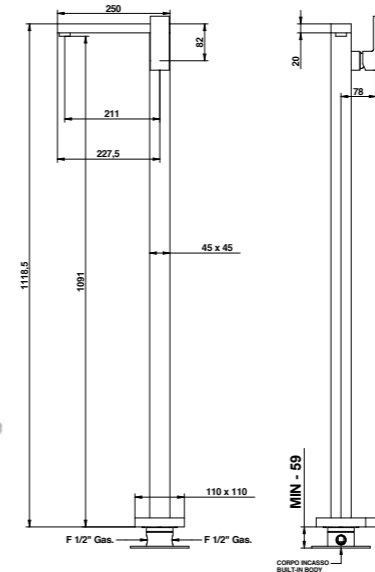

FINITURE E COLORI / FINISHES AND COLOURS

67533/PR

Miscelatore lavabo a pavimento. Floor mounted basin mixer.

ARTICOLO COMPLETO / COMPLETE ITEM

- 67533CRPR CR

PARTE INCASSO BUILT-IN PART   PARTE ESTERNA DA ABBINARE EXTERNAL MATCHING PART

09744

FINITURE / FINISHES

- 67533CRPREU CR
- 67533BIPREU BI/NE
- 67533NSPREU NS
- 67533FAPREU FA
- 67533CMPREU CM/IM
- 67533AMPREU AM/NM/OM/HM

Abbinabile a / To match with:
Sifone / Siphon - 00067CROQ
Piletta clic-clac / Clic-clac waste - 00079CROQ

RICAMBI / SPARE PARTS

	9813		9982CR

67522/PR

Miscelatore bidet con piletta clic-clac ottone. Bidet mixer with brass clic-clac waste. ottone.