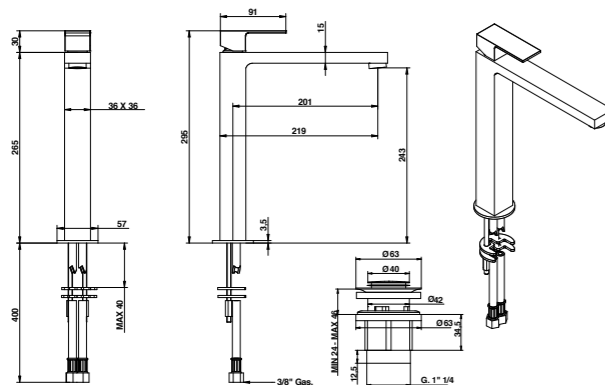

	9870		9998CR
--	------	--	--------

67520/PR

Miscelatore lavabo con bocca lunga, prolunga 15 cm e scarico clic-clac ottone. Basin mixer with long spout, 15 cms. extension and clic-clac waste. ottone.

ARTICOLO COMPLETO / COMPLETE ITEM