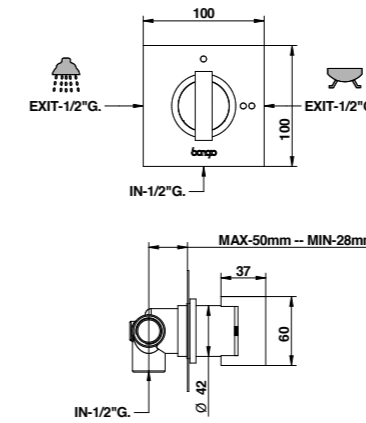

ARTICOLO COMPLETO / COMPLETE ITEM

67525CR02PR CR

PARTE INCASSO BUILT-IN PART	PARTE ESTERNA DA ABBINARE EXTERNAL MATCHING PART
9491/2	FINITURE / FINISHES
	67525CR02PREU CR
	67525BI02PREU BI/NE
	67525NS02PREU NS
	67525FA02PREU FA
	67525CM02PREU CM/IM
67525AM02PREU AM/NM/OM/HM	

ACCESSORI / ACCESSORIES

00109CR

OPTIONAL: Scatola incasso per cartongesso / Built-in box for drywall and cavity wall **09702PBOX**

RICAMBI / SPARE PARTS

9808/02

67525/3PR

Deviatore a 3 uscite (1 entrata - 3 uscite). 3 ways diverter (1 in - 3 out).