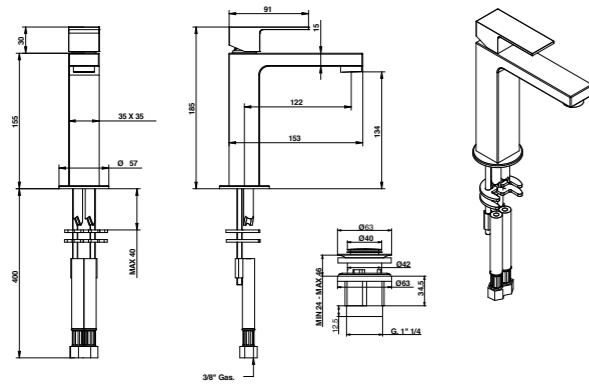

67521/PR

Miscelatore lavabo con piletta clic-clac ottone. Basin mixer with clic-clac waste. ottone.

ARTICOLO COMPLETO / COMPLETE ITEM

- 67521CRPR CR
- 67521BIPR BI/NE
- 67521NSPR NS
- 67521FAPR FA
- 67521CMPR CM/IM
- 67521AMPR AM/NM/OM/HM

Abbinabile a / To match with:
Sifone / Siphon - 00067CROQ

RICAMBI / SPARE PARTS

	9870		9998CR

67520/PR

Miscelatore lavabo con bocca lunga, prolunga 15 cm e scarico clic-clac ottone. Basin mixer with long spout, 15 cms. extension and clic-clac waste. ottone.