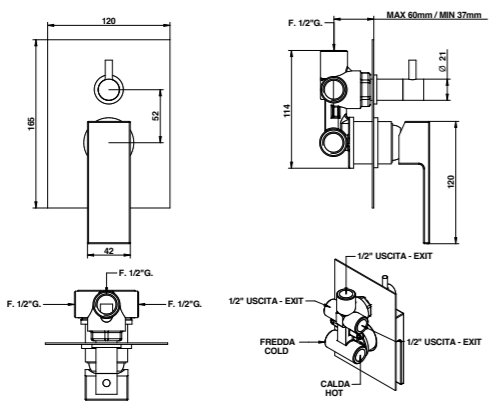

ARTICOLO COMPLETO / COMPLETE ITEM

67519CR03PR CR

PARTE INCASSO BUILT-IN PART	PARTE ESTERNA DA ABBINARE EXTERNAL MATCHING PART
09763/3	FINITURE / FINISHES
	67519CR03PREU CR
	67519BI03PREU BI/NE
	67519NS03PREU NS
	67519FA03PREU FA
	67519CM03PREU CM/IM
67519AM03PREU AM/NM/OM/HM	

ACCESSORI / ACCESSORIES

00102CRPRP3

OPTIONAL: Scatola incasso per cartongesso / Built-in box for drywall and cavity wall **09702PBOX**

RICAMBI / SPARE PARTS

9813 09860

FINITURE E COLORI / FINISHES AND COLOURS

67525/2PR

Deviatore a 2 uscite (1 entrata - 2 uscite). 2 way diverter (1 in - 2 out).