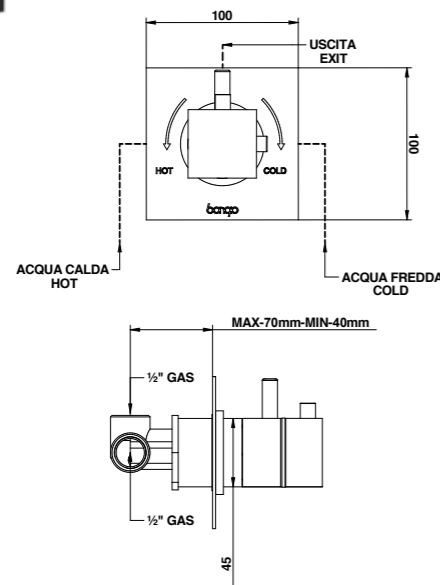

RICAMBI / SPARE PARTS

9813

67544/PR

Termostatico coassiale incasso.

Coaxial thermostatic built-in mixer.

ARTICOLO COMPLETO / COMPLETE ITEM

67544CRPR
CR67544NEPR *
NE/BI67544NSPR
NS67544CMPR *
CM/IM67544AMPR *
AM/NM/OM/HM