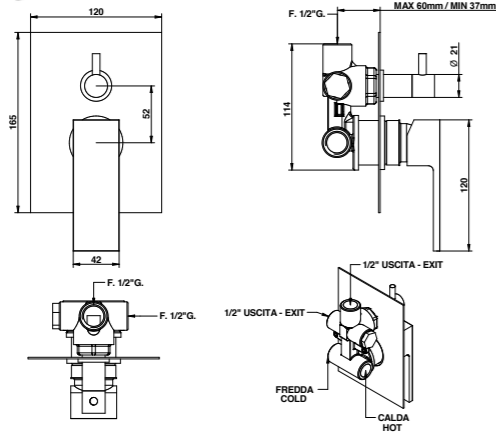

67519/PR

Miscelatore incasso con deviatore meccanico a 2 uscite.

Built-in mixer with 2 way mechanical diverter.

ARTICOLO COMPLETO / COMPLETE ITEM

67519CRPR CR

PARTE INCASSO BUILT-IN PART	PARTE ESTERNA DA ABBINARE EXTERNAL MATCHING PART
09763	FINITURE / FINISHES
	67519CRPREU CR
	67519BIPREU BI/NE
	67519NSPREU NS
	67519FAPREU FA
	67519CMPREU CM/IM
67519AMPREU AM/NM/OM/HM	

ACCESSORI / ACCESSORIES

00102CRPRP3

OPTIONAL: Scatola incasso per cartongesso / Built-in box for drywall and cavity wall **09702PBOX**

RICAMBI / SPARE PARTS

9813 9861

67519/3PR

Miscelatore incasso con deviatore meccanico a 3 uscite.

Built-in mixer with 3 way mechanical diverter.